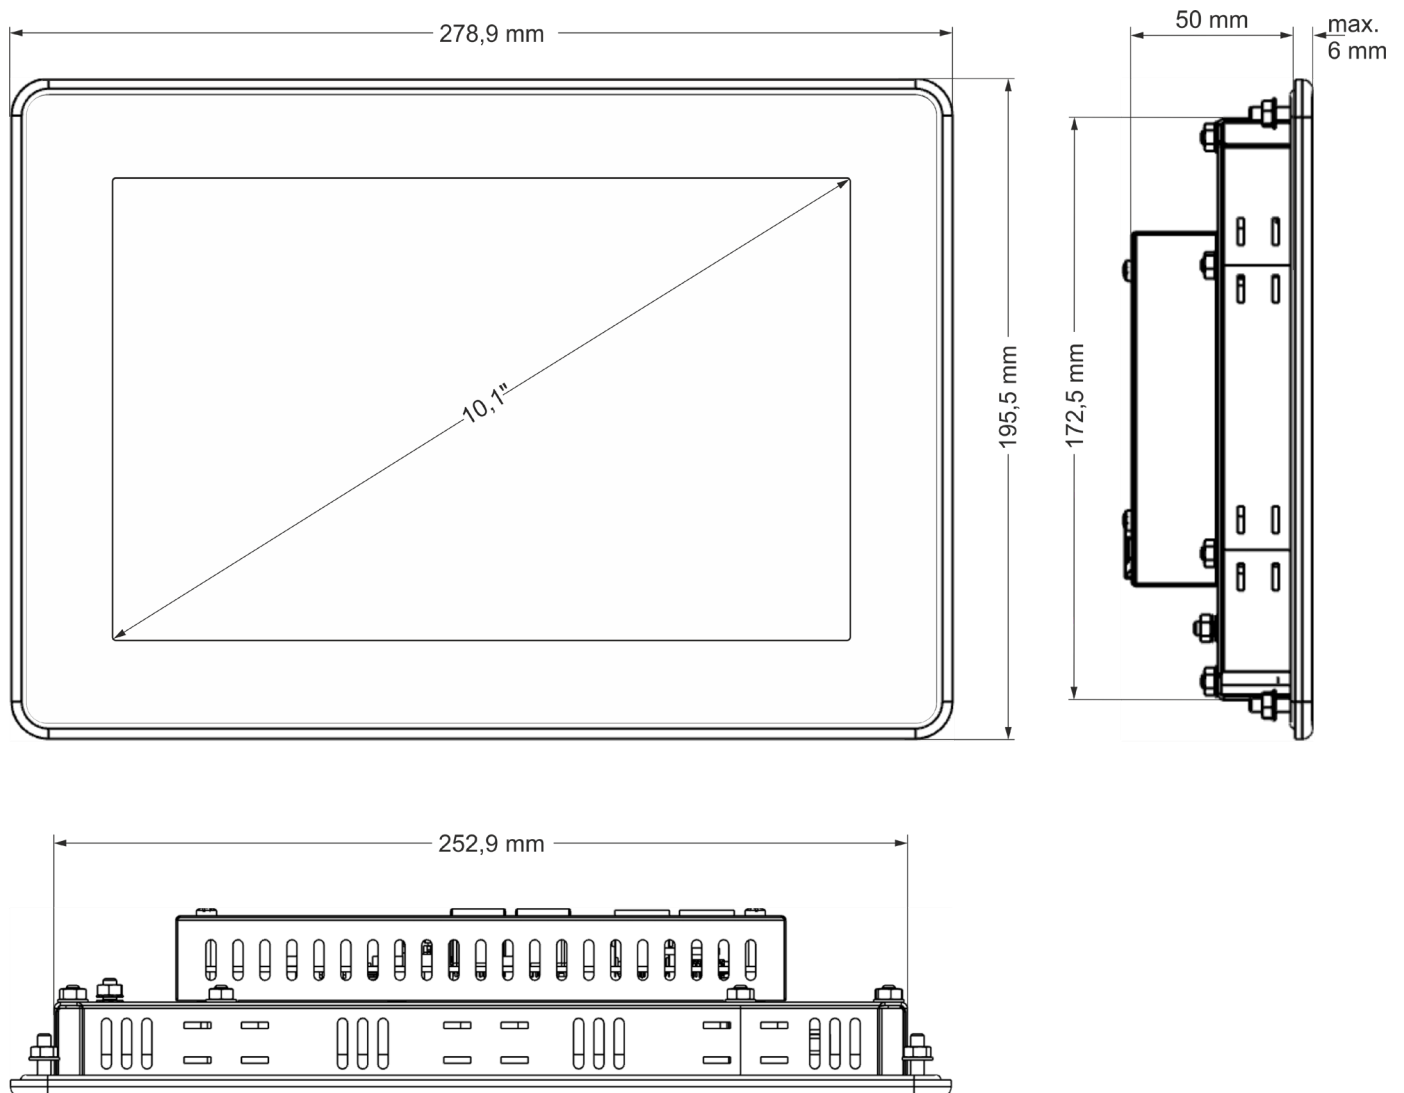

B-PRIMIS ET-PRO 10

INFORMATION DIMENSIONS

P. 1/1

You can reach us at:

T: +49.7121.894-0 | E: controls@berghof.com

Berghof Automation GmbH | Arbachtalstraße 26 | 72800 Eningen u.A.
www.berghof-automation.com | Subject to changes and errors.