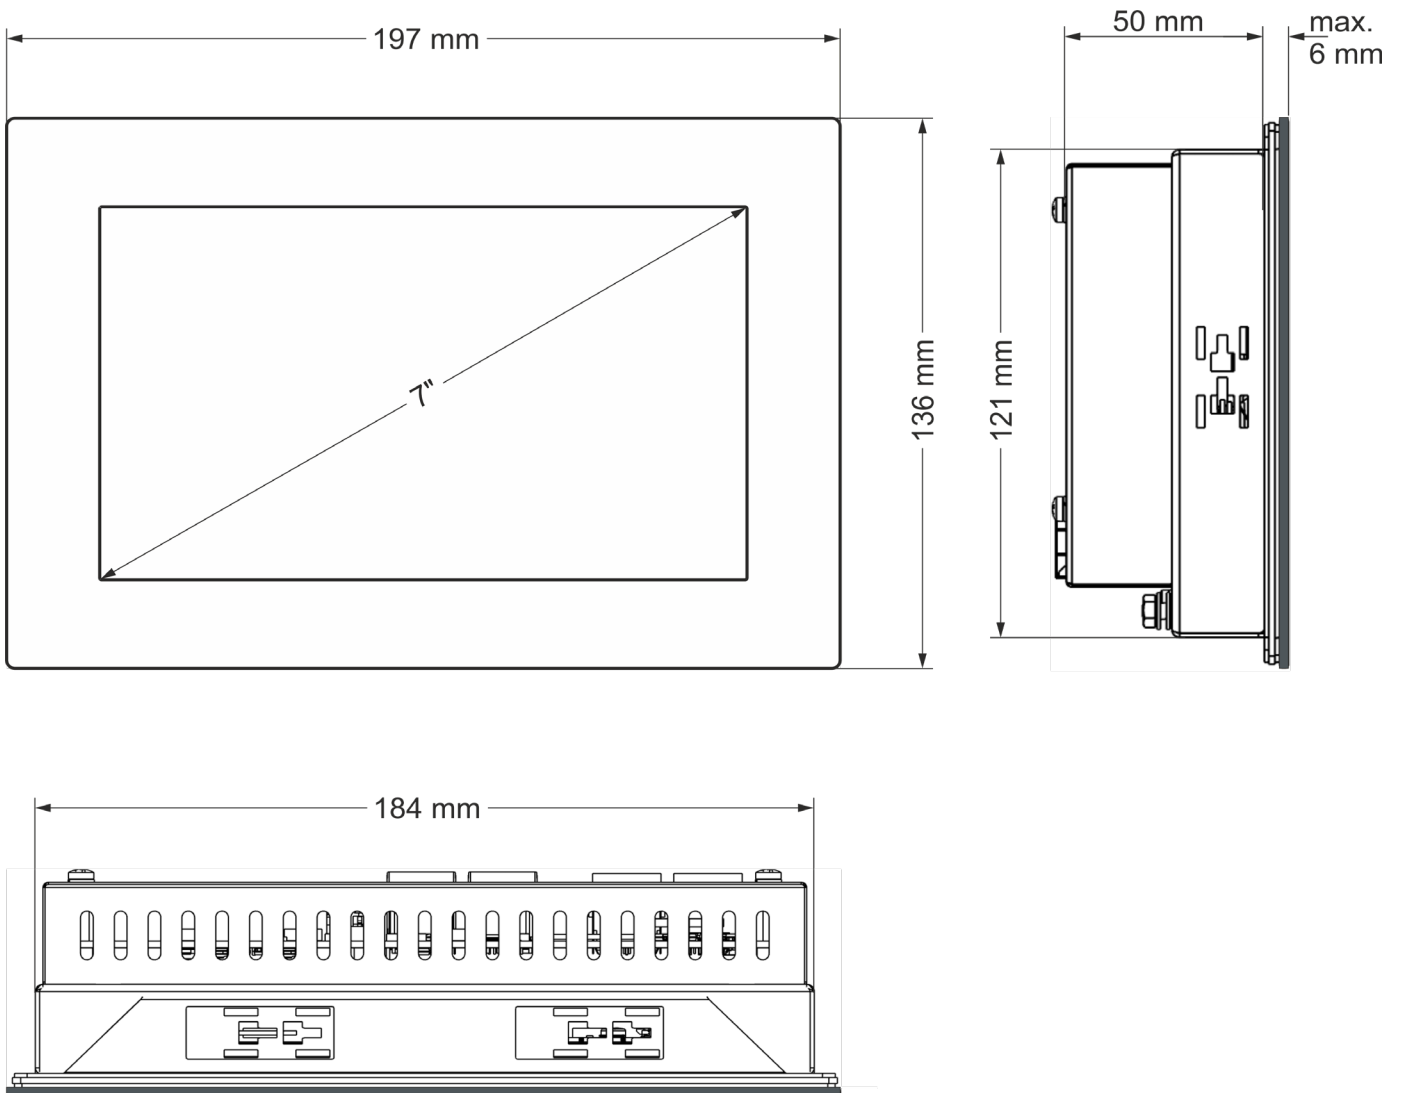

B-PRIMIS ET-PRIME 7 INFORMATION DIMENSIONS

P. 1/1

You can reach us at:

T: +49.7121.894-0 | E: controls@berghof.com

Berghof Automation GmbH | Arbachtalstraße 26 | 72800 Eningen u.A.
www.berghof-automation.com | Subject to changes and errors.