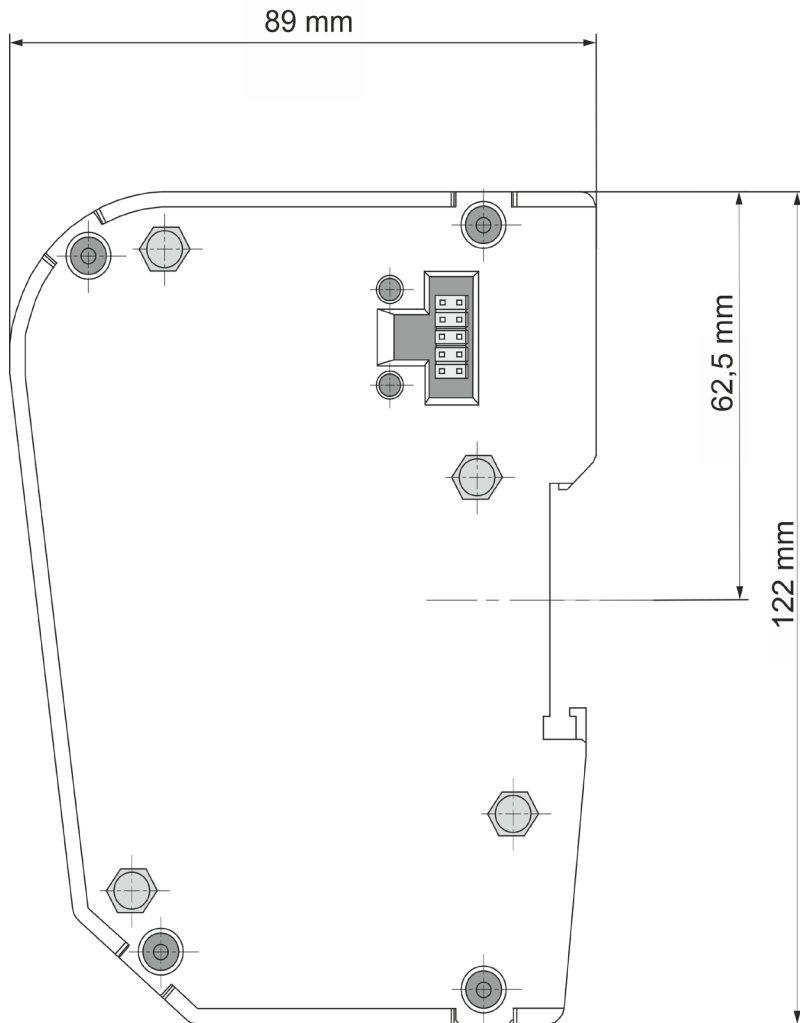

B-NIMIS BC-PI PRIME INFORMATION DIMENSIONS

P. 1/1

You can contact us at:

T: +49.7121.894-0 | E: controls@berghof.com

Berghof Automation GmbH | Arbachtalstraße 26 | 72800 Eningen u.A.
www.berghof-automation.com | Subject to changes and errors.