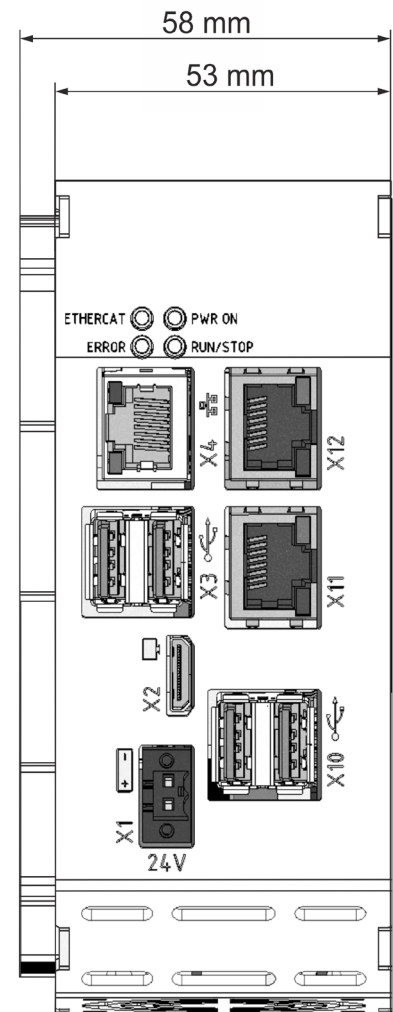

B-NIMIS BC-PI PRIME INFORMATION DIMENSIONS

P. 1/1

You can contact us at:

T: +49.7121.894-0 | E: controls@berghof.com

Berghof Automation GmbH | Arbachtalstraße 26 | 72800 Eningen u.A.
www.berghof-automation.com | Subject to changes and errors.