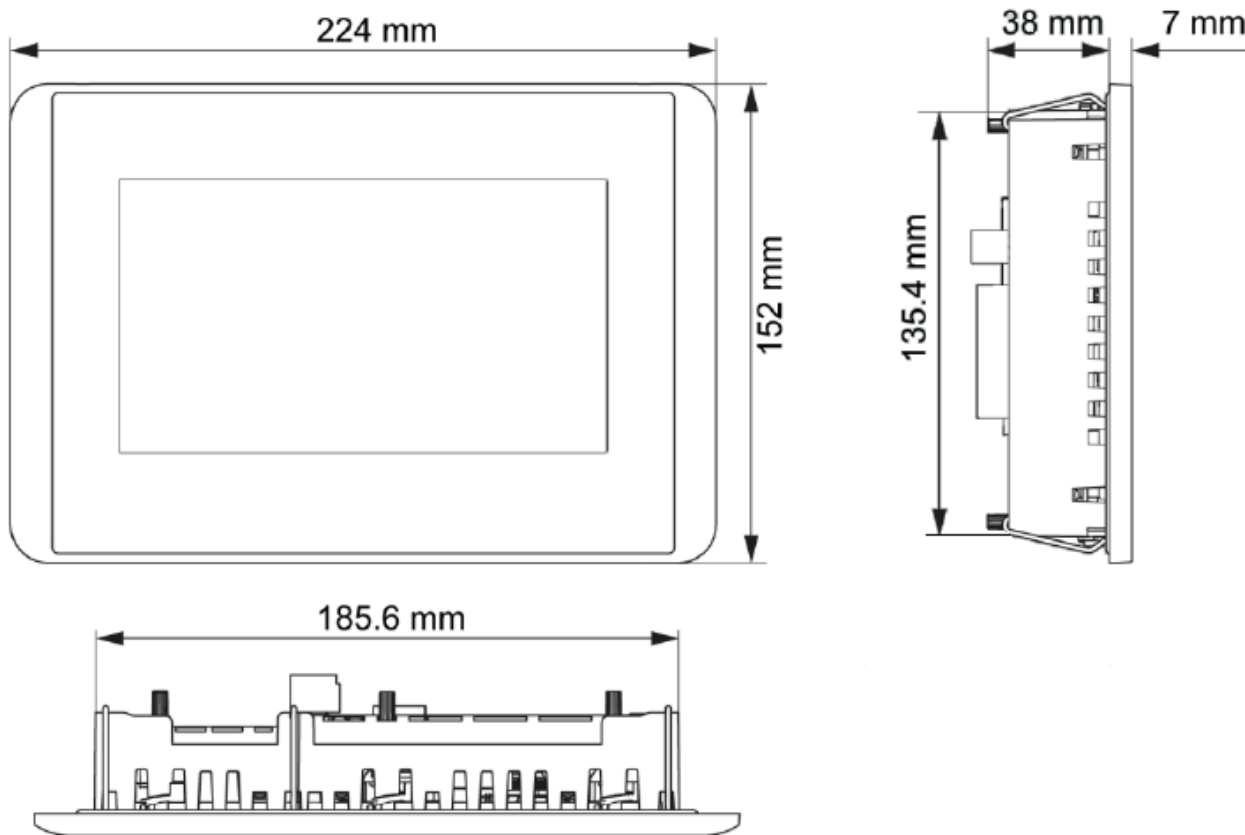

B-PRIMIS ET-PRO 7“ INFORMATION DIMENSIONS

You can reach the sales team at:

T +49.7121.894-112 | controls@berghof.com

Berghof Automation GmbH | Harretstraße 1 | 72800 Eningen u.A. | www.berghof-automation.com | Changes and errors excepted..