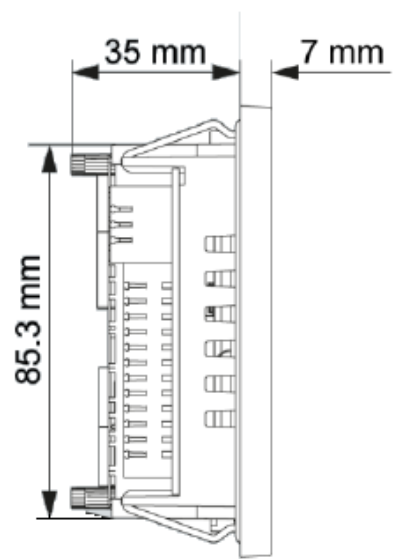

B-PRIMIS ET-PRO 4,3“ INFORMATION DIMENSIONS

You can reach the sales team at:

T +49.7121.894-112 | controls@berghof.com

Berghof Automation GmbH | Harretstraße 1 | 72800 Eningen u.A. | www.berghof-automation.com | Changes and errors excepted..