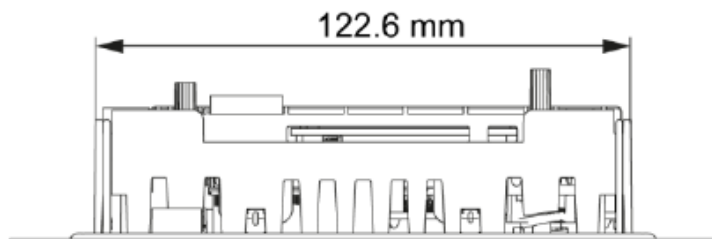

B-PRIMIS ET-PRO 4,3“ INFORMATION DIMENSIONS

You can reach the sales team at:

T +49.7121.894-112 | controls@berghof.com

Berghof Automation GmbH | Harretstraße 1 | 72800 Eningen u.A. | www.berghof-automation.com | Changes and errors excepted..