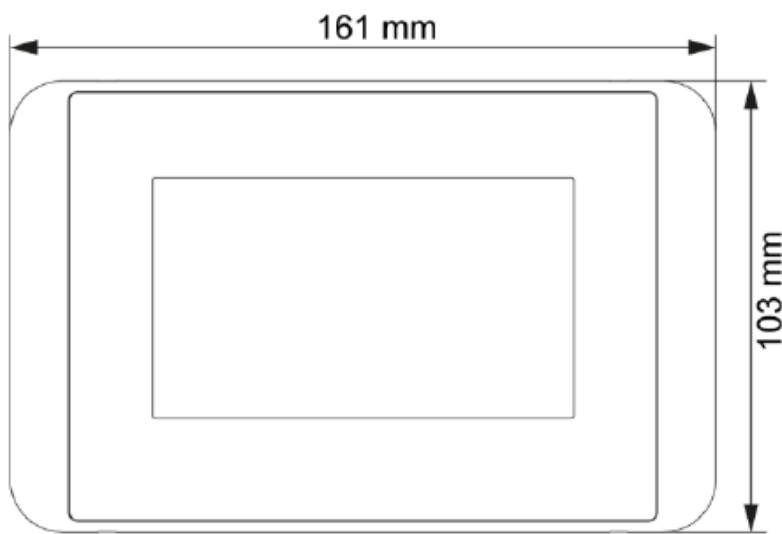

B-PRIMIS ET-PRO 4,3“ INFORMATION DIMENSIONS

You can reach the sales team at:

T +49.7121.894-112 | controls@berghof.com

Berghof Automation GmbH | Harretstraße 1 | 72800 Eningen u.A. | www.berghof-automation.com | Changes and errors excepted..