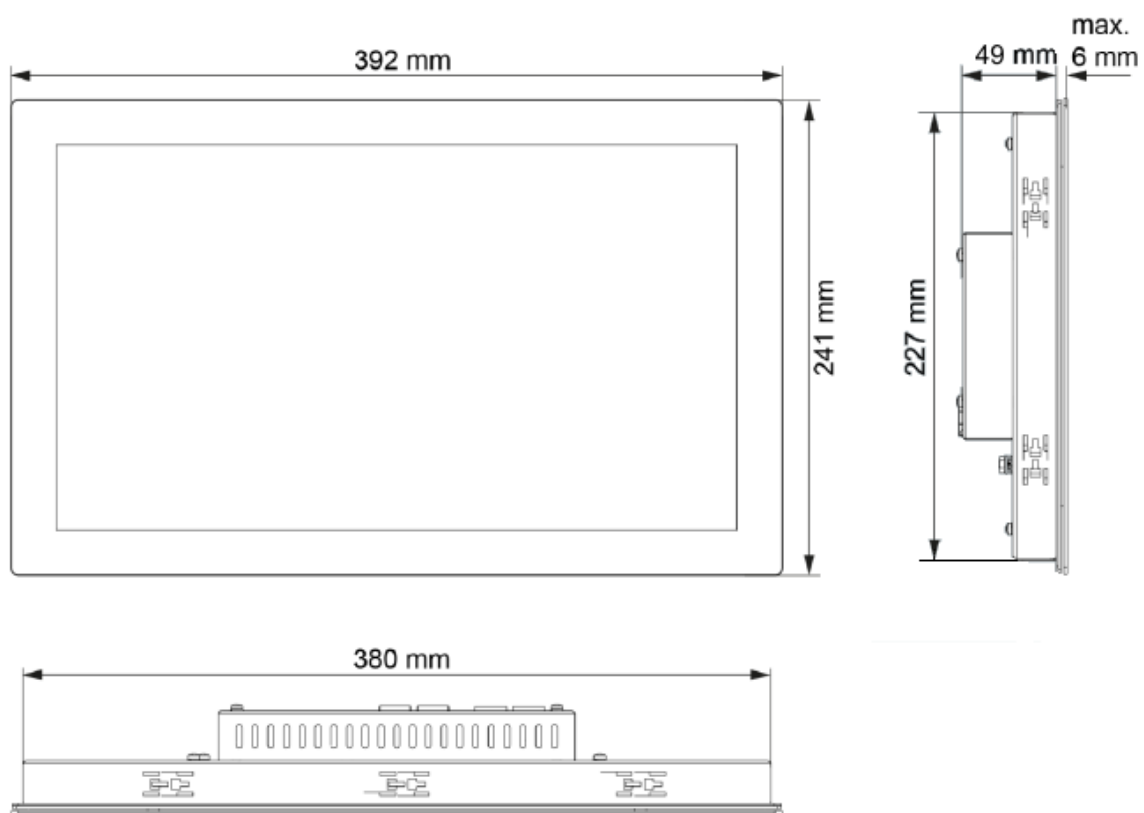

B-PRIMIS ET-PRIME 15,6" INFORMATION DIMENSIONS

You can reach the sales team at:

T +49.7121.894-112 | controls@berghof.com

Berghof Automation GmbH | Harretstraße 1 | 72800 Eningen u.A. | www.berghof-automation.com | Changes and errors excepted..