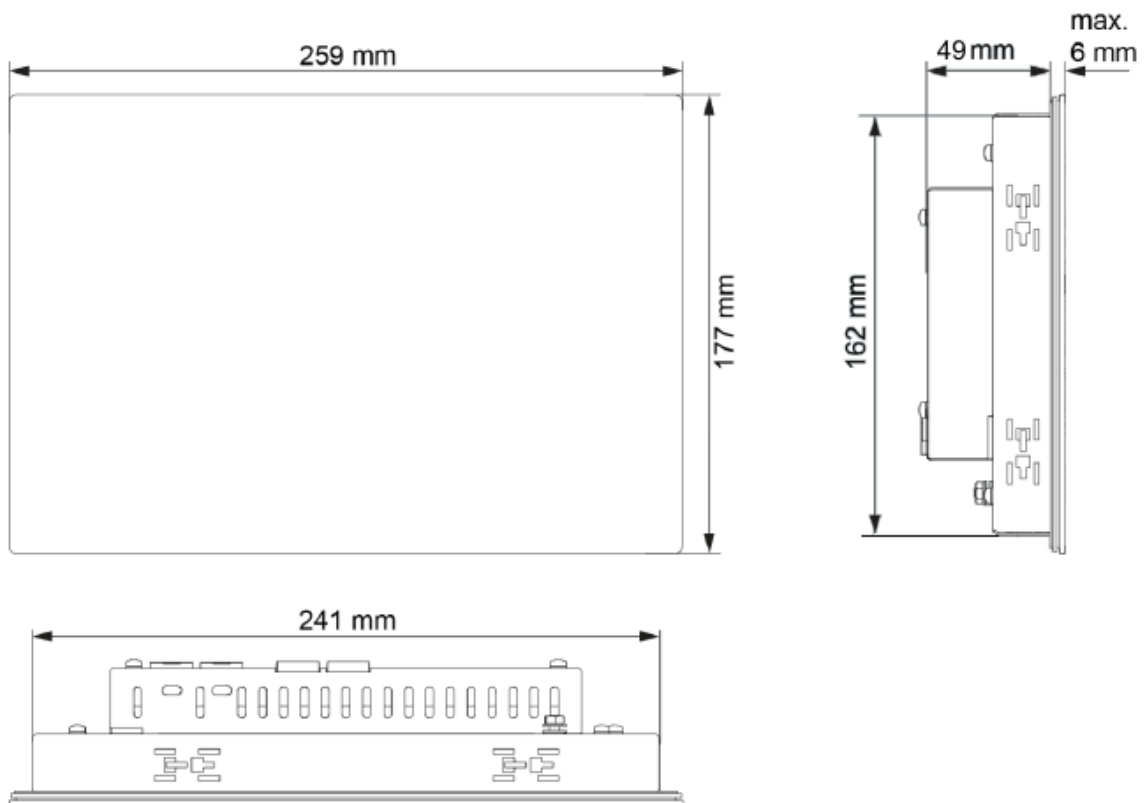

B-PRIMIS ET-PRIME 10,1“ INFORMATION DIMENSIONS

You can reach the sales team at:

T +49.7121.894-112 | controls@berghof.com

Berghof Automation GmbH | Harretstraße 1 | 72800 Eningen u.A. | www.berghof-automation.com | Changes and errors excepted..