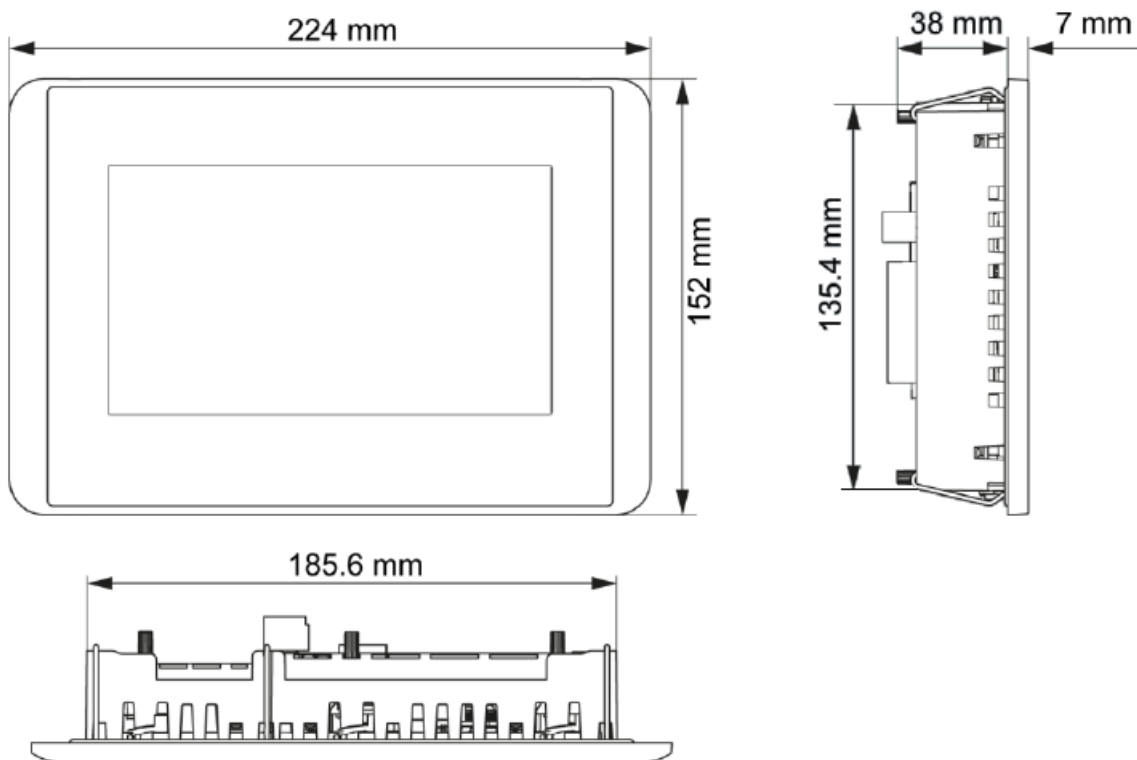

B-PRIMIS DC-PRO 7“ INFORMATION DIMENSIONS

You can reach the sales team at:

T +49.7121.894-112 | controls@berghof.com

Berghof Automation GmbH | Harretstraße 1 | 72800 Eningen u.A. | www.berghof-automation.com | Changes and errors excepted.