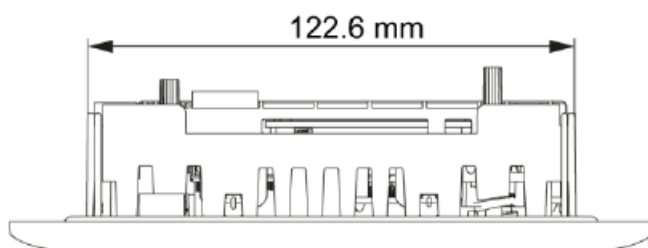

B-PRIMIS DC-PRO 4.3“ INFORMATION DIMENSIONS

You can reach the sales team at:

T +49.7121.894-112 | controls@berghof.com

Berghof Automation GmbH | Harretstraße 1 | 72800 Eningen u.A. | www.berghof-automation.com | Changes and errors excepted..