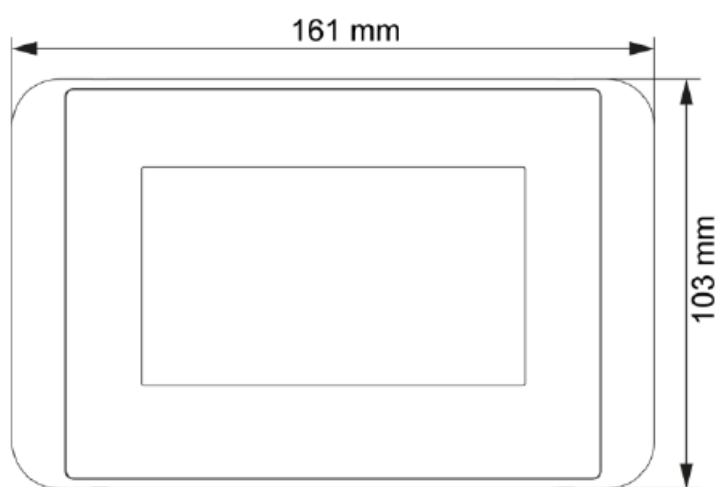

B-PRIMIS DC-PRO 4.3“ INFORMATION DIMENSIONS

You can reach the sales team at:

T +49.7121.894-112 | controls@berghof.com

Berghof Automation GmbH | Harretstraße 1 | 72800 Eningen u.A. | www.berghof-automation.com | Changes and errors excepted..