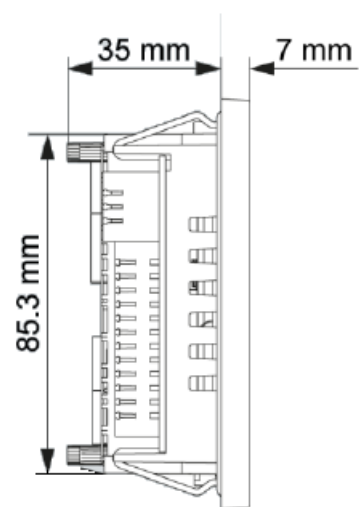

B-PRIMIS DC-PRO 4.3“ INFORMATION DIMENSIONS

You can reach the sales team at:

T +49.7121.894-112 | controls@berghof.com

Berghof Automation GmbH | Harretstraße 1 | 72800 Eningen u.A. | www.berghof-automation.com | Changes and errors excepted..