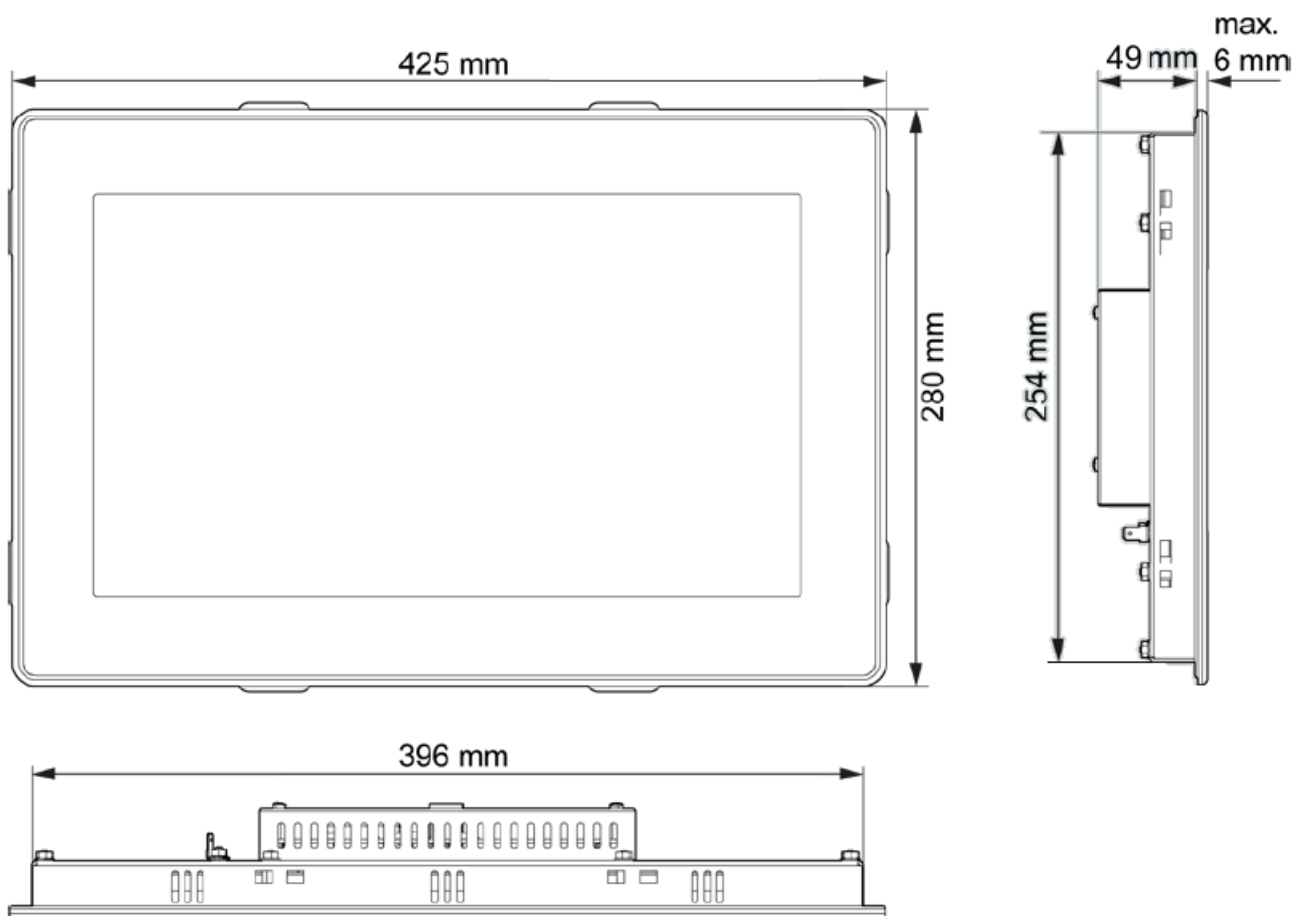

B-PRIMIS DC-PRO 15,6“ INFORMATION DIMENSIONS

You can reach the sales team at:

T +49.7121.894-112 | controls@berghof.com

Berghof Automation GmbH | Harretstraße 1 | 72800 Eningen u.A. | www.berghof-automation.com | Changes and errors excepted.