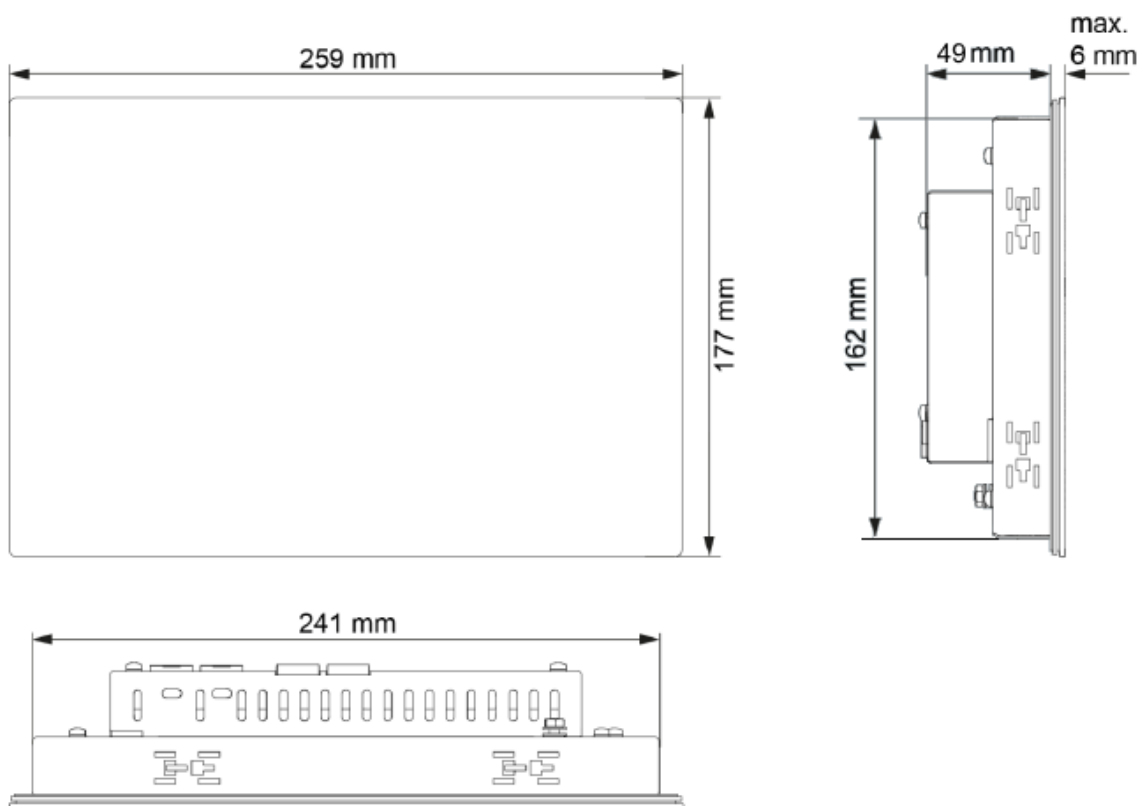

B-PRIMIS DC-PRIME 10,1“ INFORMATION DIMENSIONS

You can reach the sales team at:

T +49.7121.894-112 | controls@berghof.com

Berghof Automation GmbH | Harretstraße 1 | 72800 Eningen u.A. | www.berghof-automation.com | Changes and errors excepted.