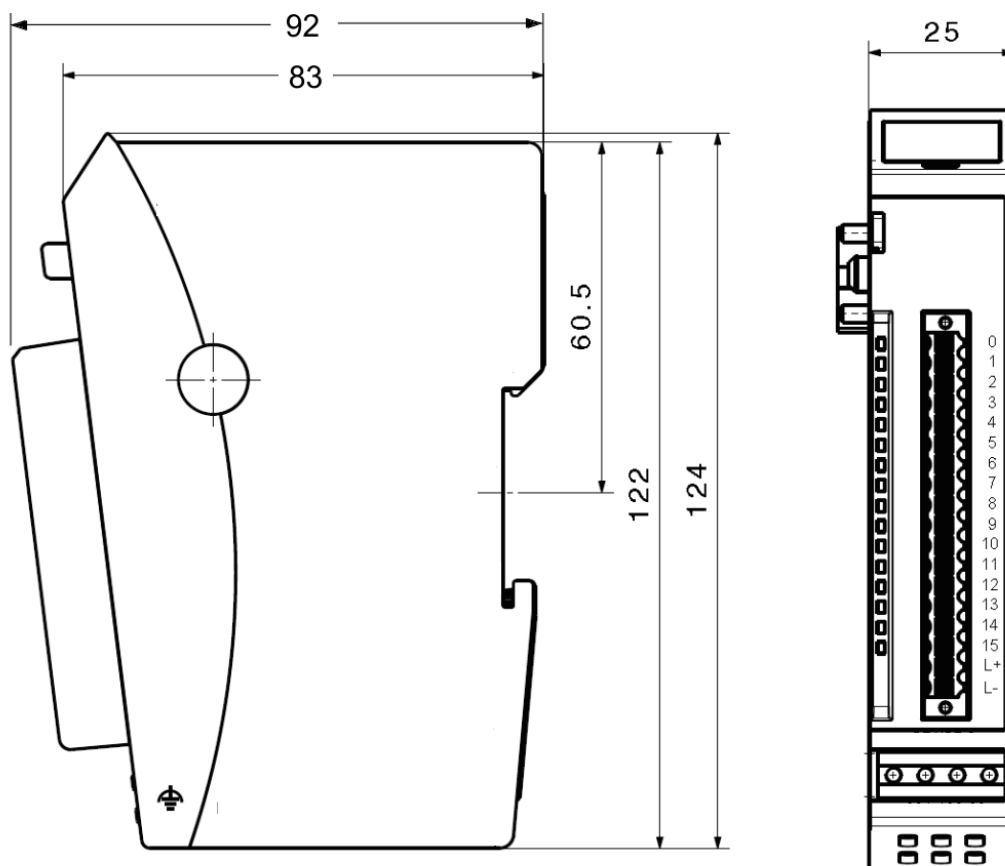

B-NIMIS MC-/SC-MODULES

INFORMATION DIMENSIONS

Units of measurement in mm

You can reach the sales team at:

T +49.7121.894-112 | controls@berghof.com

Berghof Automation GmbH | Harretstraße 1 | 72800 Eningen u.A. | www.berghof-automation.com | Changes and errors excepted..