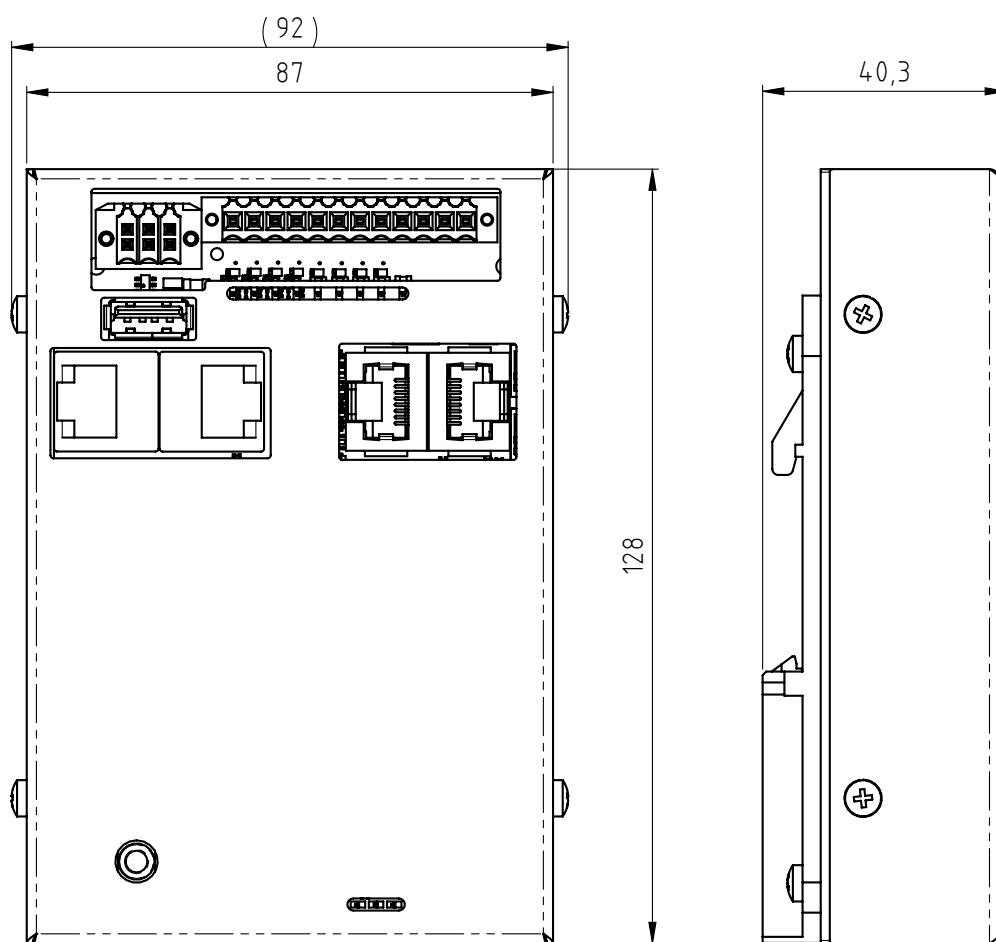

B-FORTIS CC-SLIM

INFORMATION DIMENSIONS

Units of measurement in mm

You can reach the sales team at:

T +49.7121.894-112 | controls@berghof.com

Berghof Automation GmbH | Harretstraße 1 | 72800 Eningen u.A. | www.berghof-automation.com | Changes and errors excepted..