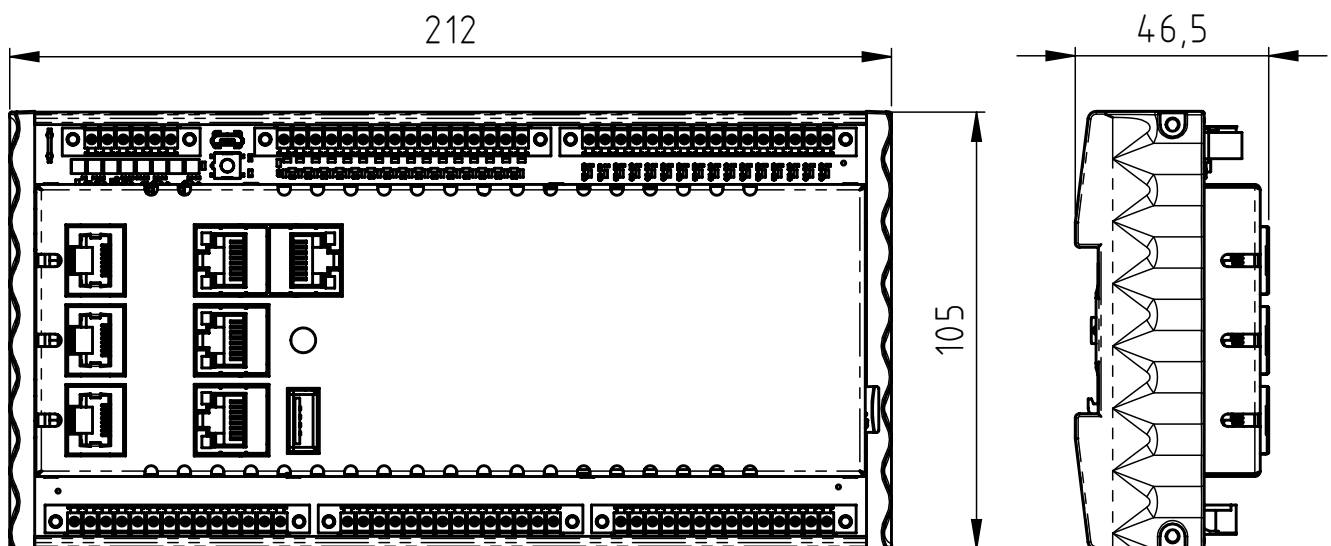

B-FORTIS CC-PRIME INFORMATION DIMENSIONS

Units of measurement in mm

You can reach the sales team at:

T +49.7121.894-112 | controls@berghof.com

Berghof Automation GmbH | Harretstraße 1 | 72800 Eningen u.A. | www.berghof-automation.com | Changes and errors excepted..