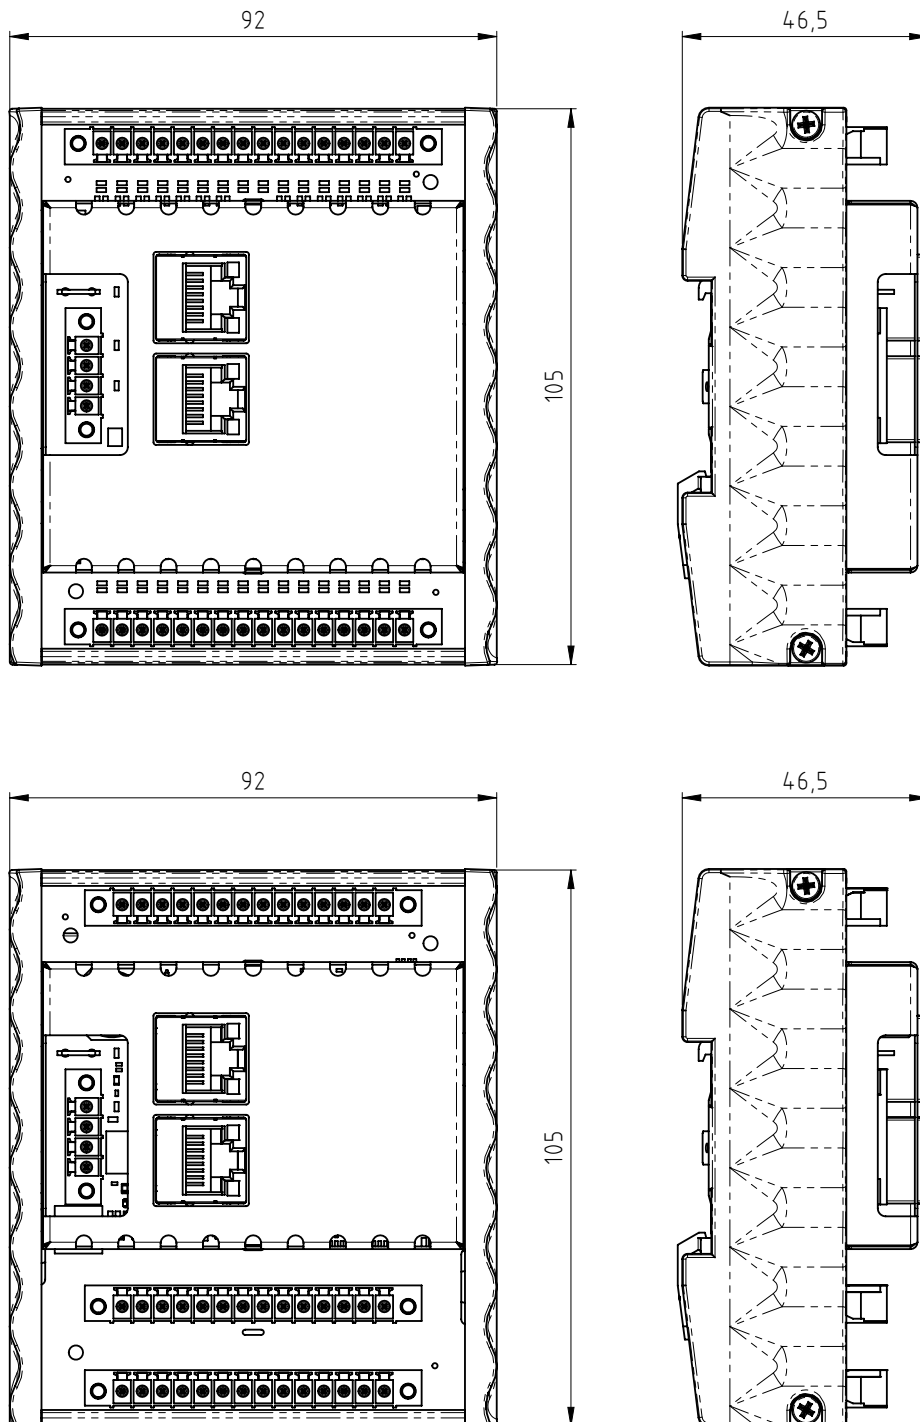

B-FORTIS CC-EXPANSION MODULES

INFORMATION DIMENSIONS

Units of measurement in mm

You can reach the sales team at:

T +49.7121.894-112 | controls@berghof.com

Berghof Automation GmbH | Harretstraße 1 | 72800 Eningen u.A. | www.berghof-automation.com | Changes and errors excepted..